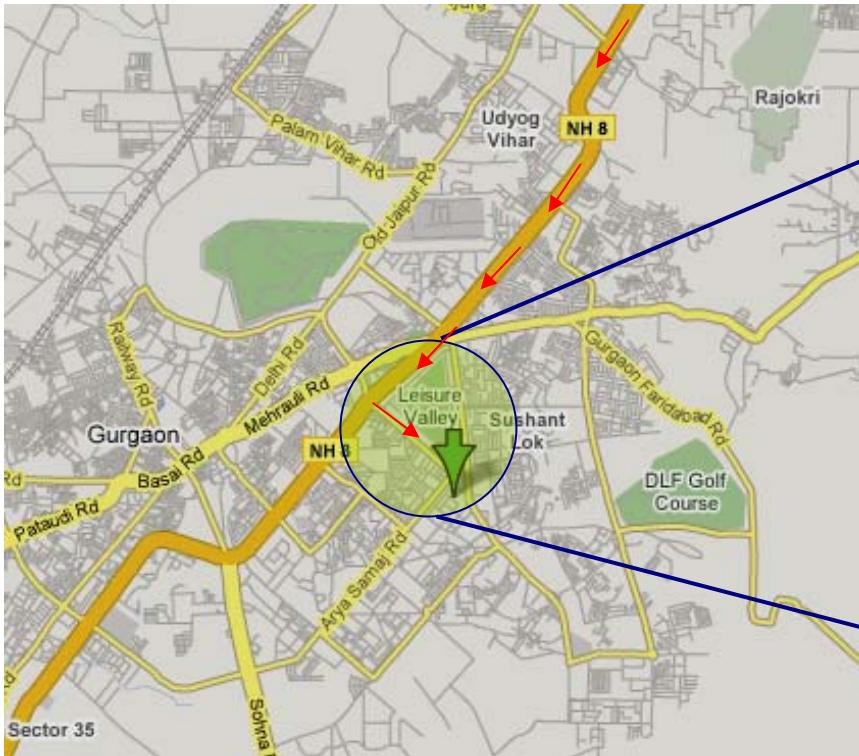

## IRRAD

Plot 34, Sector 44, Institutional Area  
Gurgaon, Haryana 122002

### Driving Directions From Delhi:

- Take the NH 8 going towards Gurgaon
- Take Left at the Rao Tulla Ram Chowk (Signature Tower)
- Continue on to the roundabout (Unitech building on the right)
- Take a right from the roundabout
- Take first left
- Continue to a “T” intersection
- Take a left at the “T” Intersection
- Take the first right
- IRRAD Building is the second building on the left